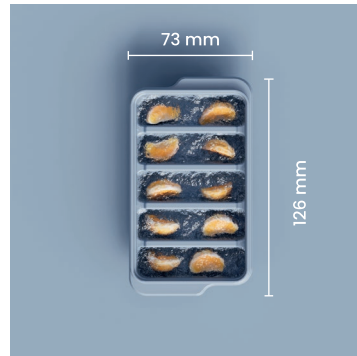

#### PRODUCT FEATURES

COLORS	CODE	DIMENSIONS	INNER CARTOON QUANTITY	CARTON VOLUME
● ●	16022	75 x 130 x 34 mm	36	0.012 m3
● ●	16018 (2pcs)	75 x 130 x 65 mm	36	0.025 m3
● ●	16019 (3pcs)	75 x 130 x 98 mm	36	0.037 m3
● ●	16020 (4pcs)	75 x 130 x 129 mm	36	0.048 m3

## PUSH OUT MINI ICE CUBE TRAY

The mini ice cube tray can be easily placed in the freezer thanks to its ideal compact size and allows for easy removal of ice with its **silicone** body.

**BPA FREE**

#### PRODUCT FEATURES

COLORS	CODE	DIMENSIONS	INNER CARTOON QUANTITY	CARTON VOLUME
● ●	16021	75 x 130 x 34 mm	36	0.012 m3
● ●	16015 (2pcs)	75 x 130 x 65 mm	36	0.025 m3
● ●	16016 (3pcs)	75 x 130 x 98 mm	36	0.037 m3
● ●	16017 (4pcs)	75 x 130 x 129 mm	36	0.048 m3

# MINI STICK ICE CUBE TRAY

Provides convenience in transferring pitchers and bottles due to its size.

The mini compact size allows for stacking on top of each other, providing space-saving in freezers.

A modern approach to culinary culture.