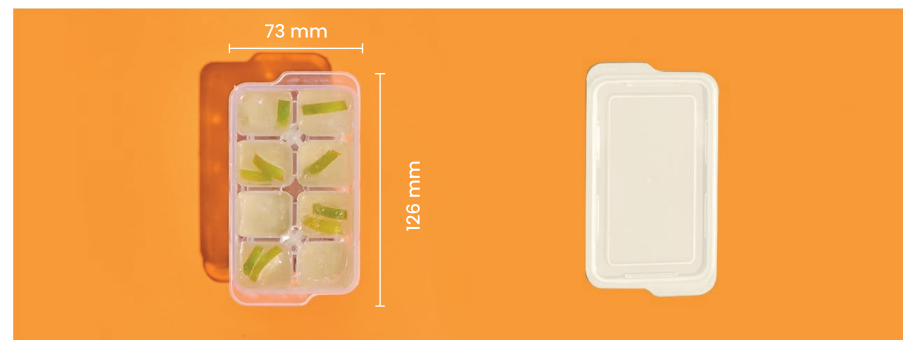

## MINI ICE CUBE TRAY

The mini ice cube tray can be easily placed in the freezer thanks to its ideal compact size and saves space.

## PUSH OUT MINI ICE CUBE TRAY

The mini ice cube tray can be easily placed in the freezer thanks to its ideal compact size and allows for easy removal of ice with its **silicone** body.

**BPA FREE**