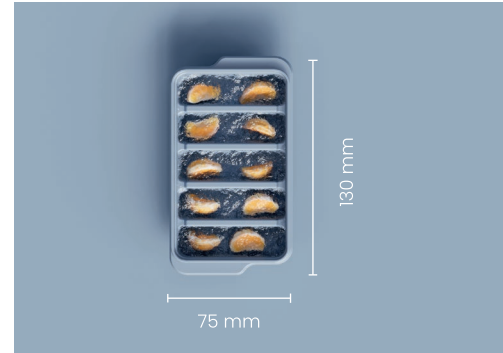

MINI STICK ICE CUBE TRAY

BPA FREE

COMPACT SIZE

Saves space with its ideal compact size, easy to place in the freezer.